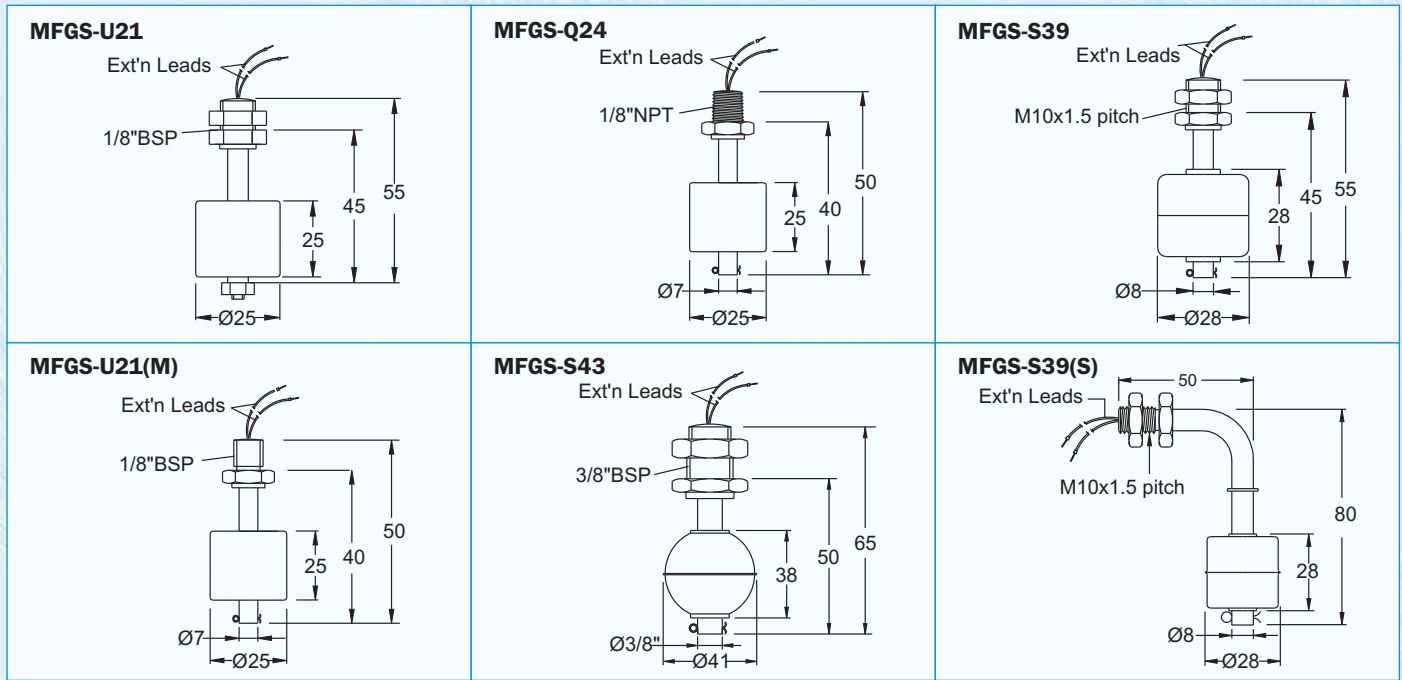

# Float Operated Mini Level Switches - MFGS

Dimensions are in mm

Description	Model	MFGS-U21	MFGS-Q24	MFGS-S39
Float MOC		PU (Solid)	PP (Hollow)	SS316
Float Size		Ø25x25mm	Ø25x25mm	Ø28x28mm
Guide tube MOC		PP	Brass	SS316
Process Connection		1/8" BSP	1/8" NPT	M10
Switch Capacity		10VA	10VA	10VA
Max.Switching Voltage		230VAC/DC	230VAC/DC	230VAC/DC
Max.Switching Current		0.5A	0.5A	0.5A
Differential		3-5mm	3-5mm	3-5mm
Termination		PVC Leads	PVC Leads	PTFE Leads
Switch Action		Reversible	Reversible	Reversible
Max.Test Pressure		1Kg/cm <sup>2</sup>	1Kg/cm <sup>2</sup>	5Kg/cm <sup>2</sup>
Max.Temperature		70 °C	70 °C	100 °C
Mini.Liquid Sp.Gr.		0.75	0.8	0.8

Description	Model	MFGS-U21(M)	MFGS-S43	MFGS-S39(S)
Float MOC		PU (Solid)	SS316	SS316
Float Size		Ø25x25mm	Ø41x38mm	Ø28x28mm
Guide tube MOC		Brass	SS316	SS316
Process Connection		1/8" BSP	3/8" BSP	M10
Switch Capacity		10VA	10VA	10VA
Max.Switching Voltage		230VAC/DC	230VAC/DC	140VAC/200DC
Max.Switching Current		0.5A	0.5A	0.5A
Differential		3-5mm	3-5mm	3-5mm
Termination		PVC Leads	PTFE Leads	PVC Leads
Switch Action		Reversible	Reversible	Reversible
Max.Test Pressure		1Kg/cm <sup>2</sup>	5Kg/cm <sup>2</sup>	5Kg/cm <sup>2</sup>
Max.Temperature		70 °C	100 °C	100 °C
Mini.Liquid Sp.Gr.		0.75	0.8	0.8